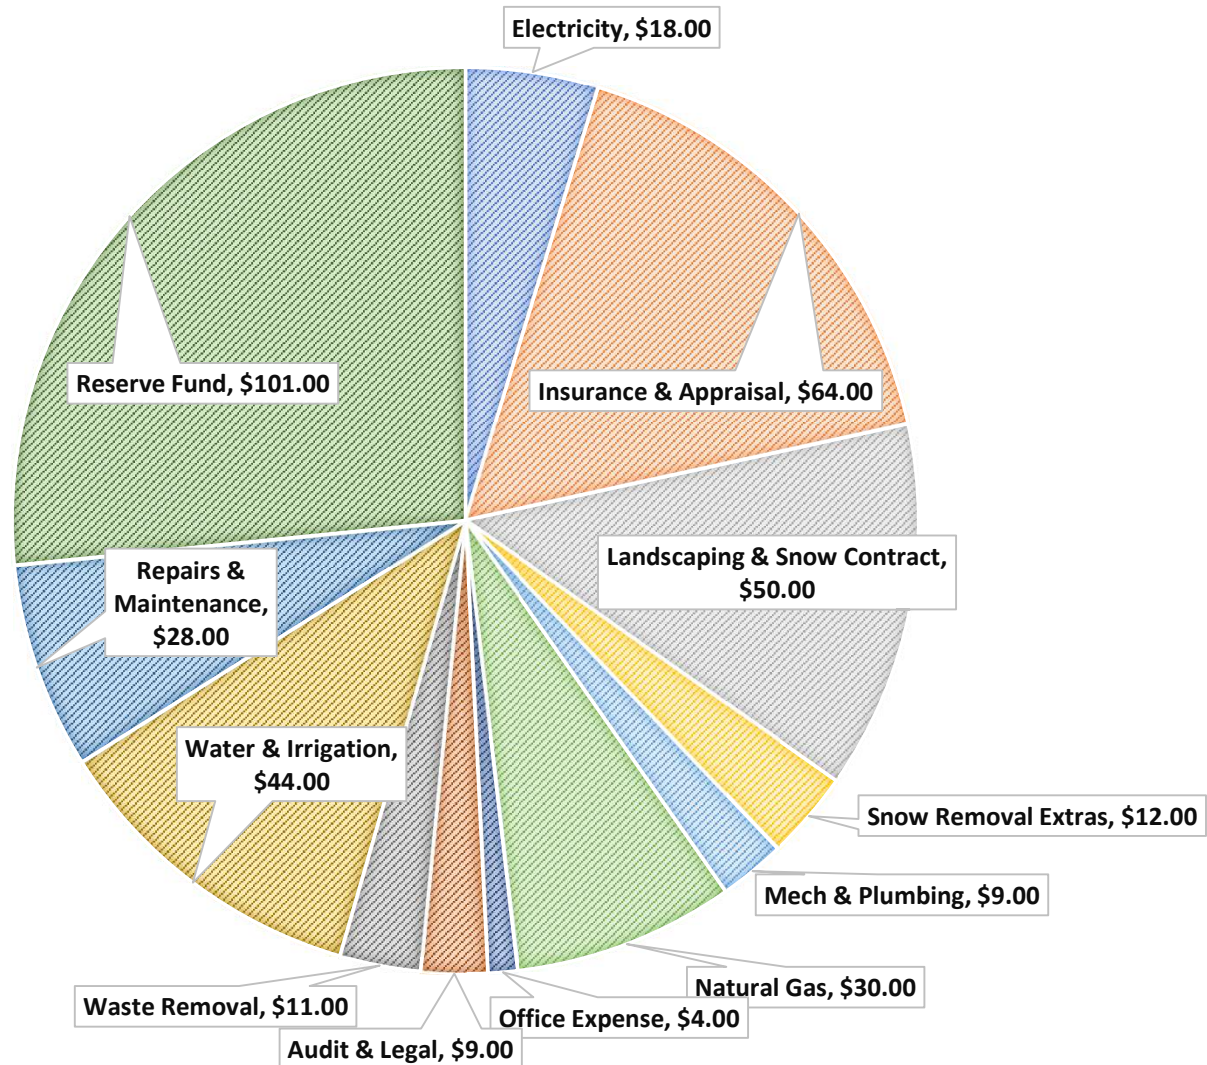

# HOW ARE 2021 MONTHLY CONDO FEES OF \$380 ALLOCATED?

Repairs & Maintenance is discretionary.